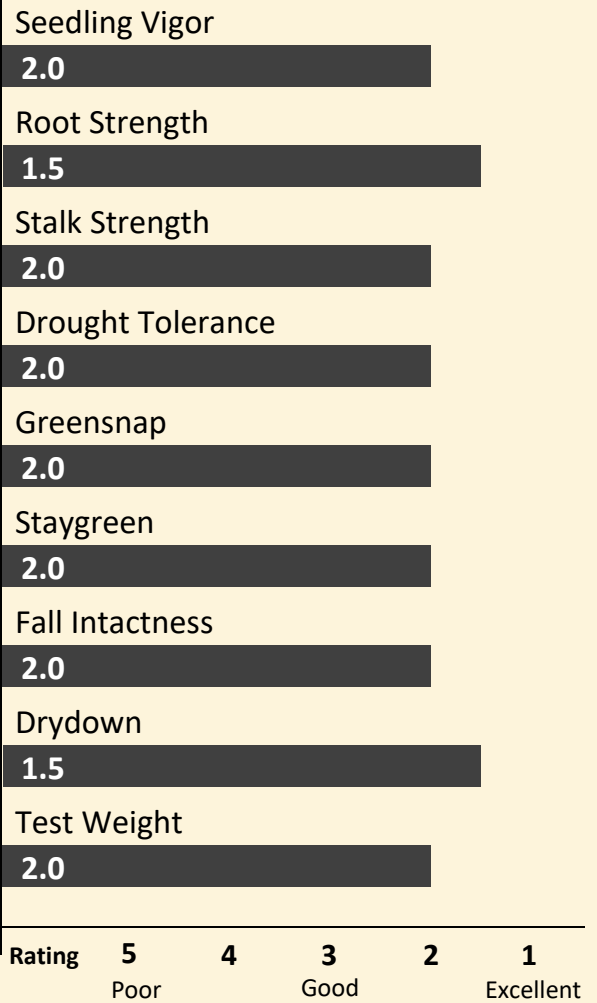

NEW

Canadian Grain Corn

TH6380 VT2P

BRAND

**80
RM**

PRODUCT HIGHLIGHTS

- Excellent combination of top yield performance and stability; good stress tolerance
- Awesome agronomics including very strong roots and stalks; great tolerance to Goss and NCLB
- Girthy semi-flex ear allows for Medium planting populations

MATURITY & CHARACTERISTICS

Flowering	Medium
CHU's to Black Layer	2325
Plant Height	Medium
Ear Height	Medium
Ear Type	Semi-Flex
Planting Rate	M
Kernel Rows	16-18
Silage Potential	3.0
Herbicide Sensitivity	Ok
RM Zone Placement	In Zone

DISEASE TOLERANCE

Goss's Wilt	2.0
NCLB	2.0
Stalk Anthracnose	1.5
Tar Spot	N/A

GROWING CONDITIONS

Tough Conditions	Very Good
Variable Conditions	Excellent
Ideal Conditions	Excellent

GROWTH & HARVEST

FIRST IN THE FIELD!