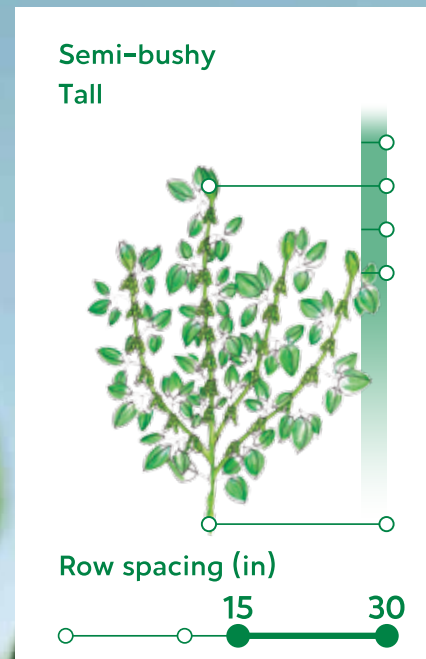

Prograin®

ELMO E3

2525 CHU
(RM 00.7)

NEW ENLIST E3 VARIETY TO DISCOVER FOR EVEN MORE FLEXIBILITY IN WEED CONTROL!

⊕ CHARACTERISTICS

- Extremely high yield potential combined with stable performance
- Excellent vigor in the spring
- Well adapted to different environments

ⓘ MANAGEMENT POINTERS

- Well adapted to all soil types
- Best results if seeded at 15 to 22" inch spacing
- Contains the SCN resistant gene
- IDC: 1.7

prograin.ca

Standability

1 2 3 4 5 6 7 8 9

Sclerotinia tolerance

1 2 3 4 5 6 7 8 9

Stability/adaptability

1 2 3 4 5 6 7 8 9

Vigour for no-till

N/A

Enlist™

Weed Control System