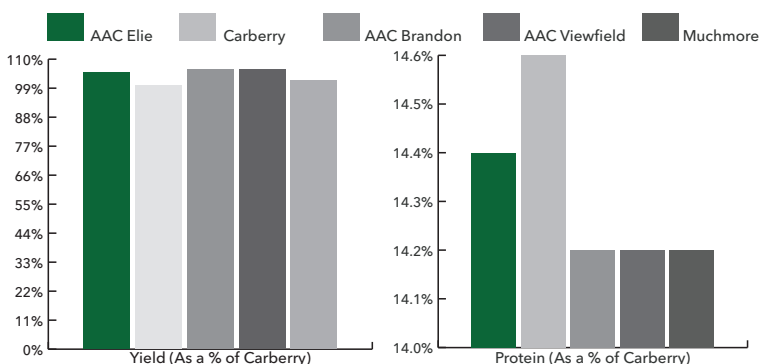

ELEVATE YOUR EXPECTATIONS

AAC Elie is a high yielding strong strawed, semi-dwarf CWRS variety with good resistance to fusarium headblight. Since launch in 2014, wheat growers across the prairies have praised AAC Elie for consistent high yields and good grade results.

AAC ELIE YIELD & PROTEIN