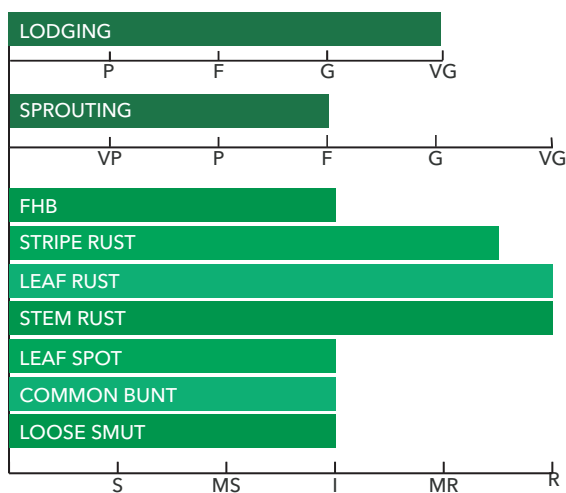

## ELEVATE YOUR EXPECTATIONS

AAC Elie is a high yielding strong strawed, semi-dwarf CWRS variety with good resistance to fusarium headblight. Since launch in 2014, wheat growers across the prairies have praised AAC Elie for consistent high yields and good grade results.

**AAC ELIE YIELD & PROTEIN**

**AAC ELIE LODGING, SPROUTING & DISEASE RATINGS**

### FEATURES

- Consistent high yield performance across all production zones, weather conditions and management levels
- Semi Dwarf
- Good sprouting resistance
- Easy threshing
- Efficient harvest
- Awned